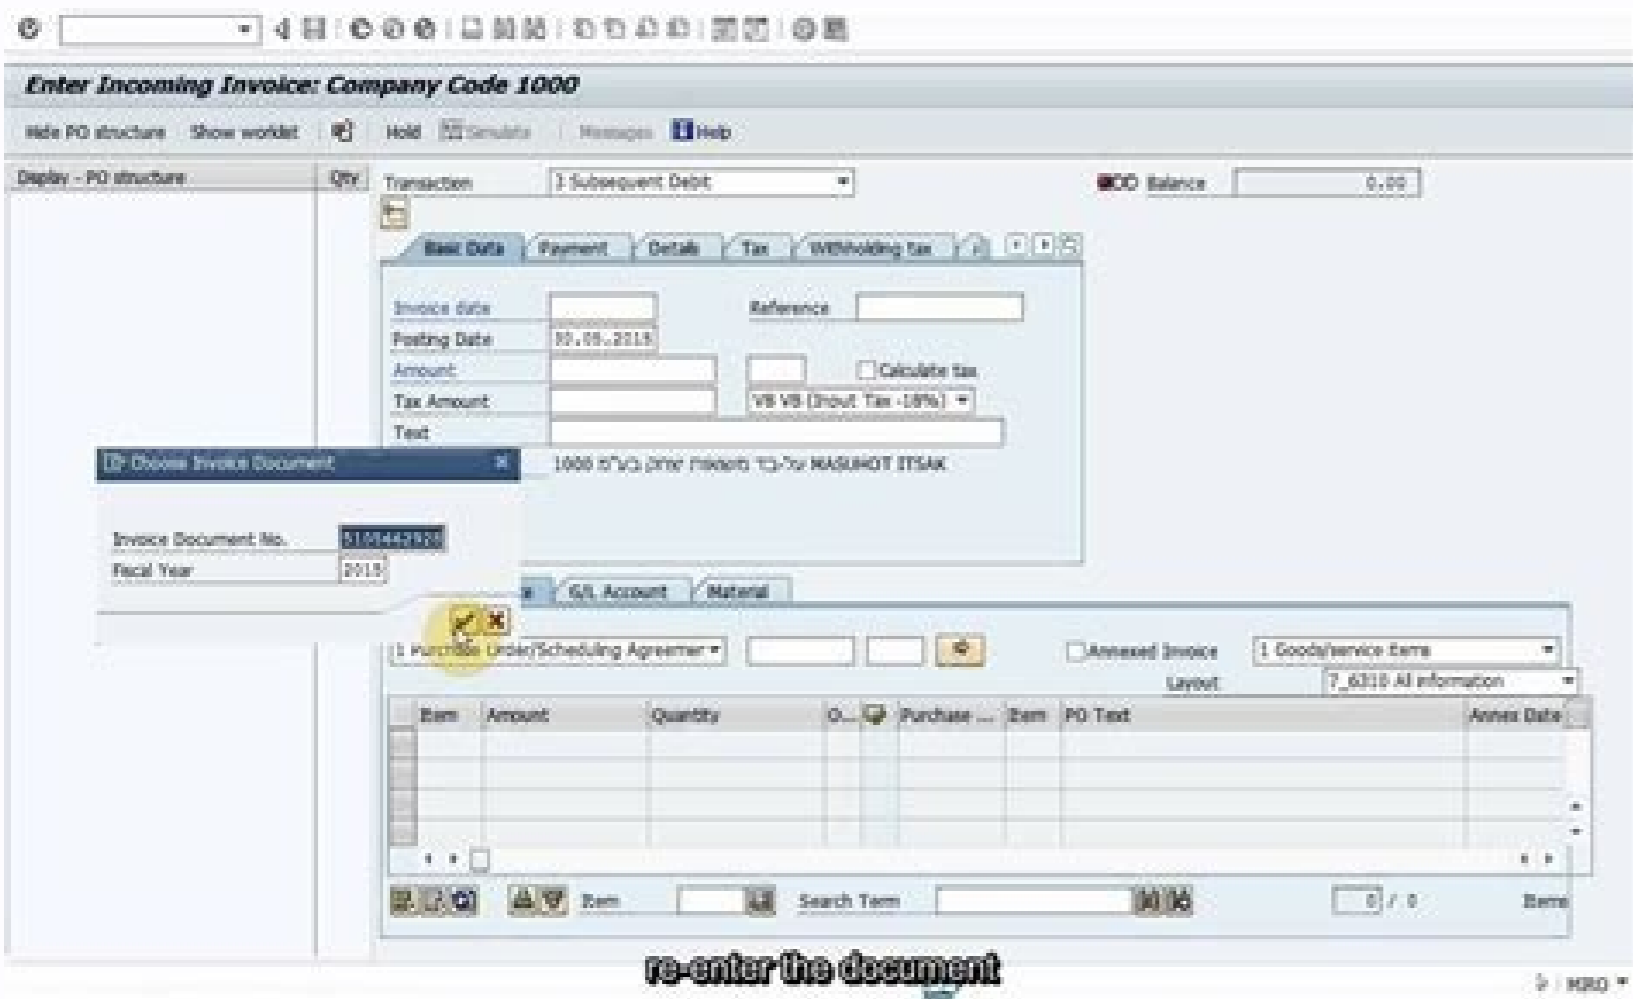

I'm not robot

Open

- Access to accurate data
- Proactive alerts
- Better cash flow management

Contact us! More than 70,000 companies in 170 countries around the world use SAP Business One. The data is shown in real time. SAP, the world business software market leader, guarantees long-term availability and continuous development of SAP Business One. Serial numbers can be traced until the last level of production. The documents can be created from a previous document with a single click. Contact ourselves! Your SAP Partner for Business One supports it: Receive from us the full service for your management and growth of your negotiator together with you, we analyze your business processes, collect your requirements and model them in SAP Business One. Implementation We implement SAP Business One in the cloud and personalize the software according to your needs. Formation we help you develop and deepen your knowledge of SAP Business One. Support installed new versions and updates for you and we are available at all times when you meet a problem. SAP Business One Cloud 30 Days Free Trial without compromise Click here to get your own demonstration system! Simply organize a phone call with one of our consultants: Your browser does not support the audio icon. The ERP solution supports 28 languages and 44 versions for specific countries, so it is prepared optimally for an increasing number of international branches or subsidiaries of SAP Business One customers. With the help of filling terminal delivery invoice, the invoice and the shipment tag are created with just pressing a button manufactures solar measurement products. The Enterprise Resource Planning (ERP) system is designed for small and medium-sized businesses and start-ups, so 80% of SAP Business One customers have less than 50 ERP users in your company. CEO Mert Karpuz was able to create at www.business-one.cloud his own demonstration on system in 3 minutes. The bank account is automatically balanced. First, enter your information on the form & € of the fields marked with an asterisk \* are required. Once you enter your information, click on the «Create Account» button Electronic with a link. Cost accounting is included in the standard. Therefore, they can be carried out rapidly and are transparent for all employees. Stock levels, as well as receipts and planned editions are shown in real time. Standard SAP Business One already includes a wide range of reports and control panels. The Arrangement Assistant creates proposals for arrangement based on offers, orders, framework agreements, production orders and much more. The linked processes between SA can be tracked easily through the function «Relationship map. Enter multifasy production processes and the use of components controlled by serial number is required. Online orders are now automatically transferred to the institutional resources planning system and transportation personnel are immediately transmitted as a job request. Werner Block, General Director of GDW Sâ 1â 4D, tells him's experiences with the Business Resource Planning System (ERP) developed for Start-UPS and SMEs and the successful collaboration with ConesPrit GmbH. Financial accounting is fully integrated. For all processes, accounting records are generated automatically in the background. The next group is not entirely decisive, but the general vision provides useful information: START-UPS and small small and medium-sized companies frequently professional and limited userProfessional and limited user-friendly useOften ready-to-use equipment packages with additional requirementsClassic implementation project with distinctive project phasesFrequently online with a few days in person Some online coursesFrequently in the cloud, in the premises (local) where cosmosÂ© A arte belle needed to have their online store connected to SAP Business One through conesprit. Project costs can be accurately calculated. Thanks to SAP Business One, production planning can be done systematically. This process protects against spam. As always, we will be happy to answer all your questions. By assigning lot and serial numbers, the elements can be organized. More than 500 software add-ons are available to create your SAP Business One solution. In addition to the SAP Business One application, small and medium-sized enterprises, the software is also used by numerous subsidiaries of large organizations. Important key figures such as monthly and annual sales, accounts outstanding and payable, TOP 10 items, customers or sales employees can already be displayed on the home page. Using the framework, SAP Business One of a subsidiary company can connect to the SAP ECC of the parent company. 80% of customers have fewer than 50 usersCountry-specific locations latest launch status and recent hardware The introduction of accounting or supply chain management systems is always specific to the customer, but groups can be distinguished. Also convencia³ the SAP partner's transparent appointment. All the departments of a company (sales, purchase materials, purchases, production storage, service, finance and control) are integrated into a single system. One of the best decisions he made, says Karpuz looking back. The workshop cooperative for disabled people A'gdw sâ 1â 4dÄeÄ has decided to implement SAP Business One. Fast-growing food retailer LCGK has introduced the ERP system "SAP Business OneÄ" as a solution on the cloud. Now, simply click on the "fact." The processes are constantly linked to each other, even if they encompass several spheres. Put yourself contact us. It has any of ?uoy ?uoy ot ylppa snosae