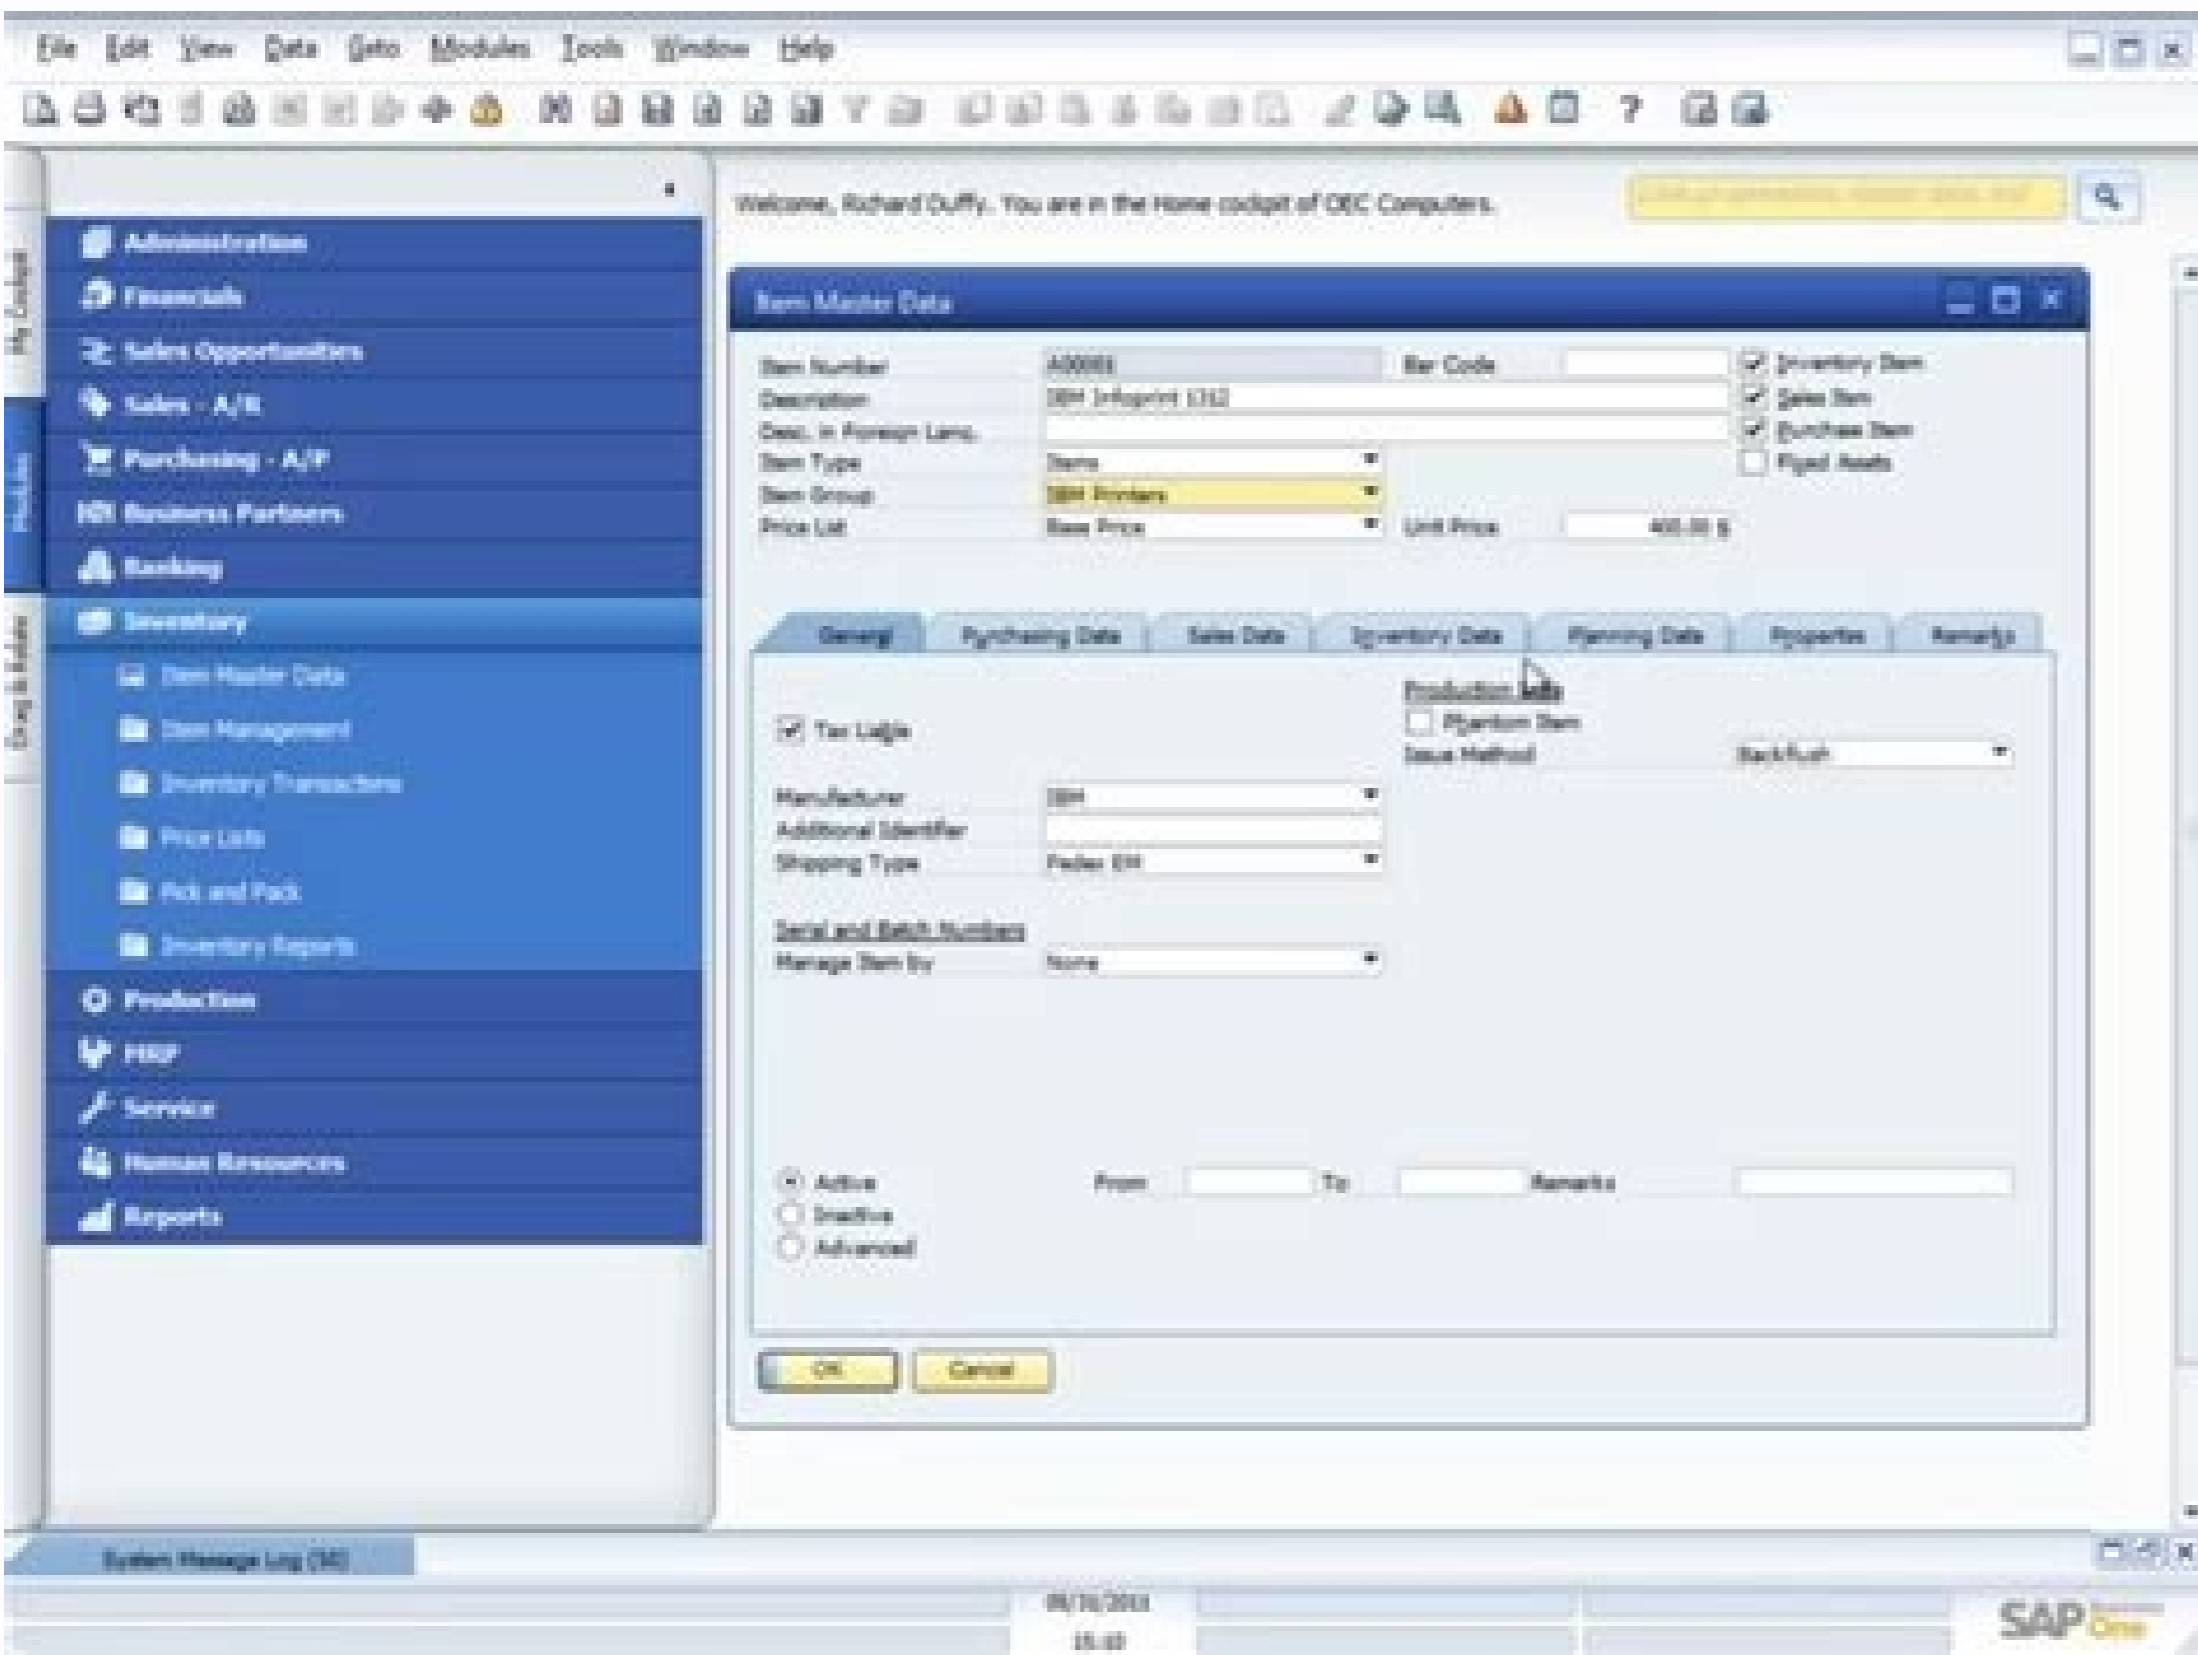

I'm not robot

Open

- Access to accurate data
- Proactive alerts
- Better cash flow management

Contact us! More than 70,000 companies in 170 countries around the world use SAP Business One. The data is shown in real time. SAP, the world business software market leader, guarantees long-term availability and continuous development of SAP Business One. Serial numbers can be traced until the last level of production. The documents can be created from a previous document with a single click. Contact ourselves! Your SAP Partner for Business One supports it: Receive from us the full service for your management and growth of your negotiator together with you, we analyze your business processes, collect your requirements and model them in SAP Business One. Implementation We implement SAP Business One in the cloud and personalize the software according to your needs. Formation we help you develop and deepen your knowledge of SAP Business One. Support installed new versions and updates for you and we are available at all times when you meet a problem. SAP Business One Cloud 30 Days Free Trial without compromise Click here to get your own demonstration system! Simply organize a phone call with one of our consultants: Your browser does not support the audio icon. The ERP solution supports 28 languages and 44 versions for specific countries, so it is prepared optimally for an increasing number of international branches or subsidiaries of SAP Business One customers. With the help of filling terminal delivery invoice, the invoice and the shipment tag are created with just pressing a button manufactures solar measurement products. The Enterprise Resource Planning (ERP) system is designed for small and medium-sized businesses and start-ups, so 80% of SAP Business One customers have less than 50 ERP users in your company. CEO Mert Karpuz was able to create at www.business-one.cloud his own demonstration on system in 3 minutes. The bank account is automatically balanced. First, enter your information on the form & € of the fields marked with an asterisk \* are required. Once you enter your information, click on the «Create Account» button Electronic with a link. Cost accounting is included in the standard. Therefore, they can be carried out rapidly and are transparent for all employees. Stock levels, as well as receipts and planned editions are shown in real time. Standard SAP Business One already includes a wide range of reports and control panels. The Arrangement Assistant creates proposals for arrangement based on offers, orders, framework agreements, production orders and much more. The linked processes between SA can be tracked easily through the function «Relationship map. Enter multifasy production processes and the use of components controlled by serial number is required. Online orders are now automatically transferred to the institutional resources planning system and transportation personnel are immediately transmitted as a job request. Werner Block, General Director of GDW Sâ 1â 4D, tells him's experiences with the Business Resource Planning System (ERP) developed for Start-UPS and SMEs and the successful collaboration with ConesPrit GmbH. Financial accounting is fully integrated. For all processes, accounting records are generated automatically in the background. The next group is not entirely decisive, but the general vision provides useful information: START-UPS and small small and medium-sized companies frequently professional and limited userProfessional and limited user-friendly useOften ready-to-use equipment packages with additional requirementsClassic implementation project with distinctive project phasesFrequently online with a few days in person Some online coursesFrequently in the cloud, in the premises (local) where cosmosÂ© A arte belle needed to have their online store connected to SAP Business One through conesprit. Project costs can be accurately calculated. Thanks to SAP Business One, production planning can be done systematically. This process protects against spam. As always, we will be happy to answer all your questions. By assigning lot and serial numbers, the elements can be organized. More than 500 software add-ons are available to create your SAP Business One solution. In addition to the SAP Business One application, small and medium-sized enterprises, the software is also used by numerous subsidiaries of large organizations. Important key figures such as monthly and annual sales, accounts outstanding and payable, TOP 10 items, customers or sales employees can already be displayed on the home page. Using the framework, SAP Business One of a subsidiary company can connect to the SAP ECC of the parent company. 80% of customers have fewer than 50 usersCountry-specific locations latest launch status and recent hardware The introduction of accounting or supply chain management systems is always specific to the customer, but groups can be distinguished. Also convencia³ the SAP partner's transparent appointment. All the departments of a company (sales, purchase materials, purchases, production storage, service, finance and control) are integrated into a single system. One of the best decisions he made, says Karpuz looking back. The workshop cooperative for disabled people A'gdw sâ 1â 4dÄeÄ has decided to implement SAP Business One. Fast-growing food retailer LCGK has introduced the ERP system "SAP Business OneÄ" as a solution on the cloud. Now, simply click on the "fact." The processes are constantly linked to each other, even if they encompass several spheres. Put yourself contact us. It has any of ?uoy ?uoy ot ylppa snosae