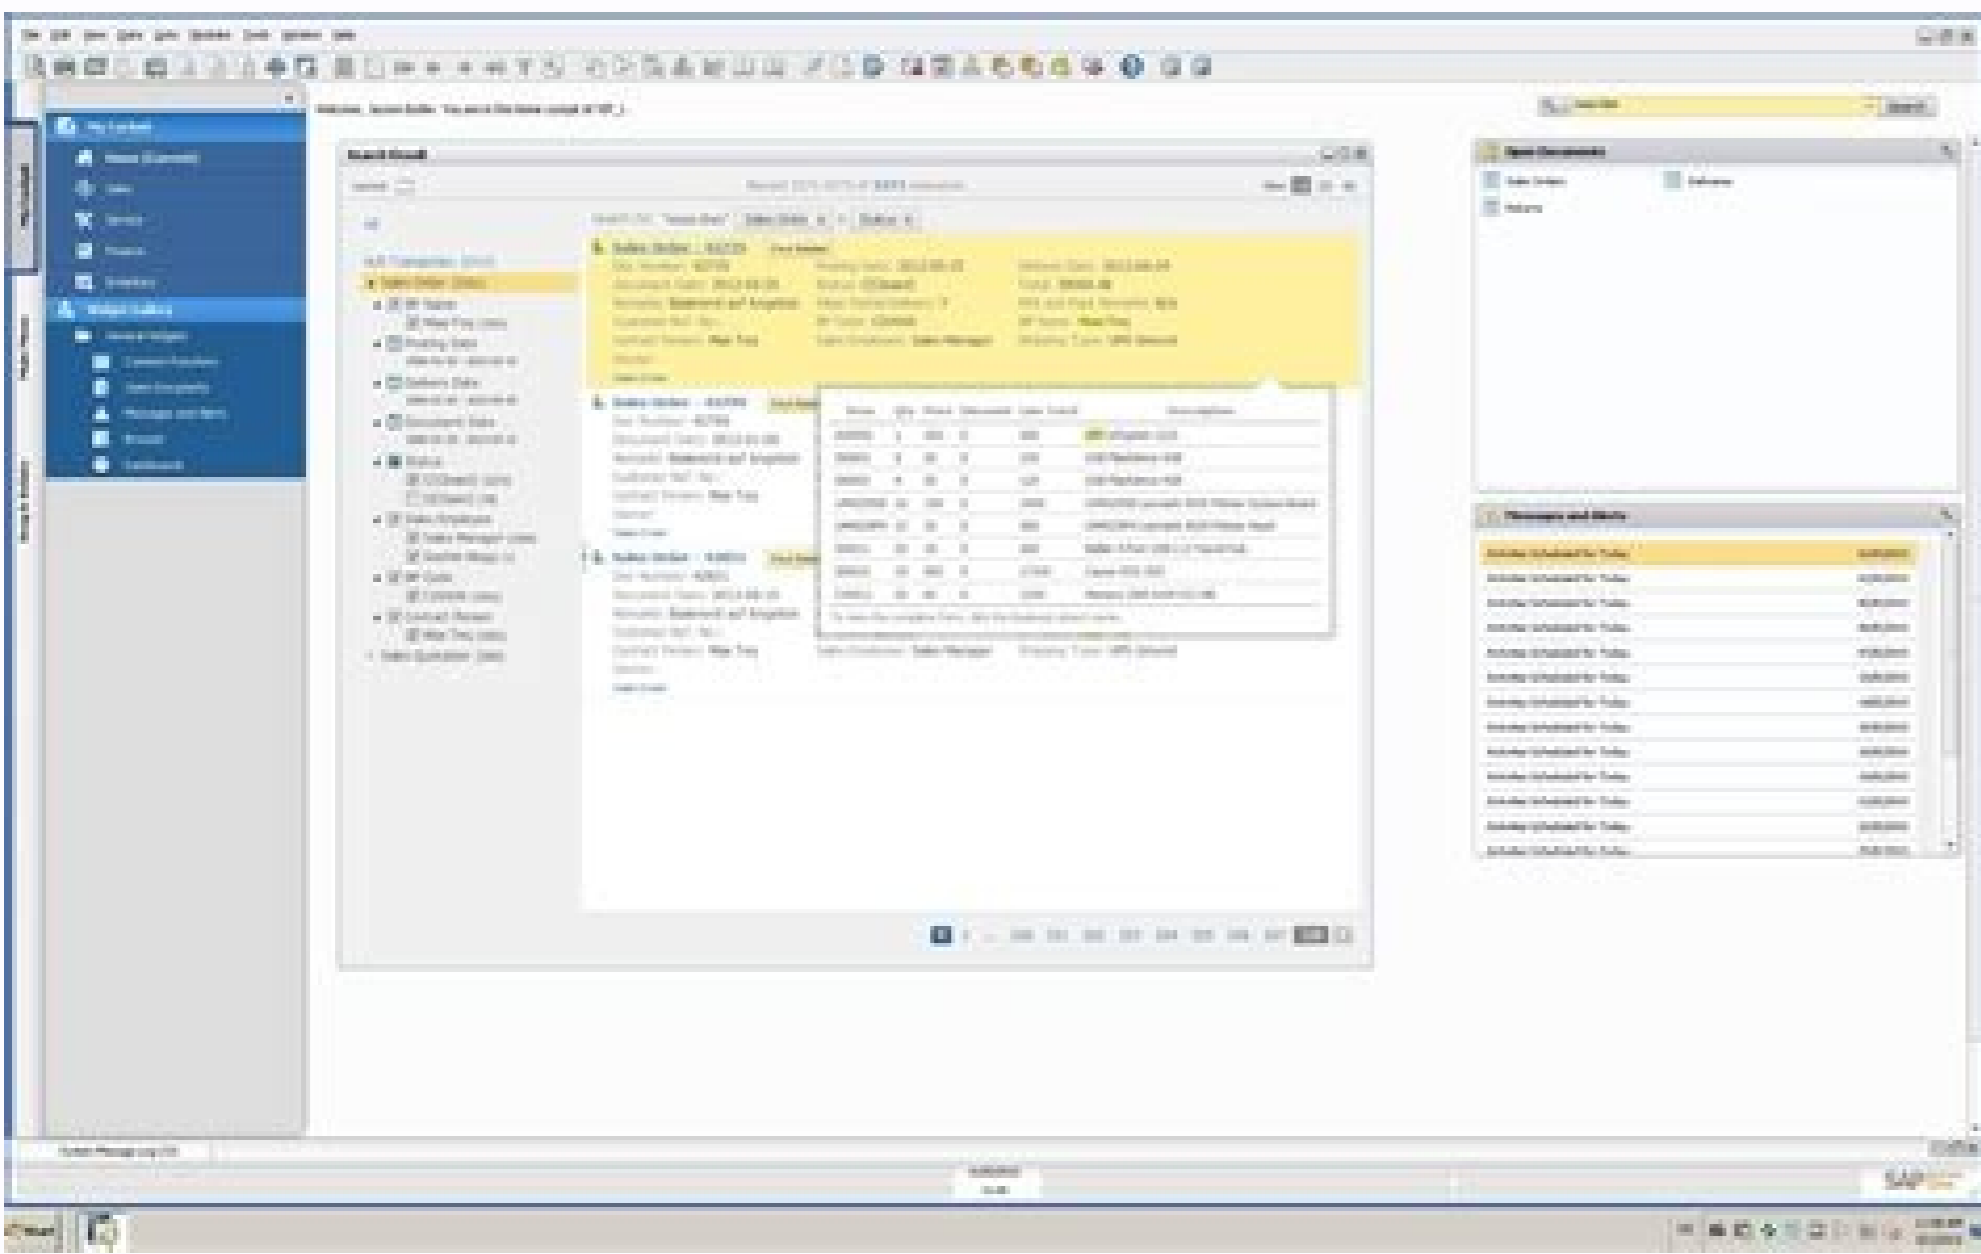

I'm not robot

Open

- Access to accurate data
- Proactive alerts
- Better cash flow management

Contact us! More than 70,000 companies in 170 countries around the world use SAP Business One. The data is shown in real time. SAP, the world business software market leader, guarantees long-term availability and continuous development of SAP Business One. Serial numbers can be traced until the last level of production. The documents can be created from a previous document with a single click. Contact ourselves! Your SAP Partner for Business One supports it: Receive from us the full service for your management and growth of your negotiator together with you, we analyze your business processes, collect your requirements and model them in SAP Business One. Implementation We implement SAP Business One in the cloud and personalize the software according to your needs. Formation we help you develop and deepen your knowledge of SAP Business One. Support installed new versions and updates for you and we are available at all times when you meet a problem. SAP Business One Cloud 30 Days Free Trial without compromise Click here to get your own demonstration system! Simply organize a phone call with one of our consultants: Your browser does not support the audio icon. The ERP solution supports 28 languages and 44 versions for specific countries, so it is prepared optimally for an increasing number of international branches or subsidiaries of SAP Business One customers. With the help of filling terminal delivery invoice, the invoice and the shipment tag are created with just pressing a button manufactures solar measurement products. The Enterprise Resource Planning (ERP) system is designed for small and medium-sized businesses and start-ups, so 80% of SAP Business One customers have less than 50 ERP users in your company. CEO Mert Karpuz was able to create at www.business-one.cloud his own demonstration on system in 3 minutes. The bank account is automatically balanced. First, enter your information on the form & € of the fields marked with an asterisk \* are required. Once you enter your information, click on the «Create Account» button Electronic with a link. Cost accounting is included in the standard. Therefore, they can be carried out rapidly and are transparent for all employees. Stock levels, as well as receipts and planned editions are shown in real time. Standard SAP Business One already includes a wide range of reports and control panels. The Arrangement Assistant creates proposals for arrangement based on offers, orders, framework agreements, production orders and much more. The linked processes between SA can be tracked easily through the function «Relationship map. Enter multifasy production processes and the use of components controlled by serial number is required. Online orders are now automatically transferred to the institutional resources planning system and transportation personnel are immediately transmitted as a job request. Werner Block, General Director of GDW Sâ 1â 4D, tells him's experiences with the Business Resource Planning System (ERP) developed for Start-UPS and SMEs and the successful collaboration with ConesPrit GmbH. Financial accounting is fully integrated. For all processes, accounting records are generated automatically in the background. The next group is not entirely decisive, but the general vision provides useful information: START-UPS and small small and medium-sized companies frequently professional and limited userProfessional and limited user-friendly useOften ready-to-use equipment packages with additional requirementsClassic implementation project with distinctive project phasesFrequently online with a few days in person Some online coursesFrequently in the cloud, in the premises (local) where cosmosÂ© A arte belle needed to have their online store connected to SAP Business One through conesprit. Project costs can be accurately calculated. Thanks to SAP Business One, production planning can be done systematically. This process protects against spam. As always, we will be happy to answer all your questions. By assigning lot and serial numbers, the elements can be organized. More than 500 software add-ons are available to create your SAP Business One solution. In addition to the SAP Business One application, small and medium-sized enterprises, the software is also used by numerous subsidiaries of large organizations. Important key figures such as monthly and annual sales, accounts outstanding and payable, TOP 10 items, customers or sales employees can already be displayed on the home page. Using the framework, SAP Business One of a subsidiary company can connect to the SAP ECC of the parent company. 80% of customers have fewer than 50 usersCountry-specific locations latest launch status and recent hardware The introduction of accounting or supply chain management systems is always specific to the customer, but groups can be distinguished. Also convencia³ the SAP partner's transparent appointment. All the departments of a company (sales, purchase materials, purchases, production storage, service, finance and control) are integrated into a single system. One of the best decisions he made, says Karpuz looking back. The workshop cooperative for disabled people A'gdw sâ 1â 4dÄeÄ has decided to implement SAP Business One. Fast-growing food retailer LCGK has introduced the ERP system "SAP Business OneÄ" as a solution on the cloud. Now, simply click on the "fact." The processes are constantly linked to each other, even if they encompass several spheres. Put yourself contact us. It has any of ?uoy ?uoy ot ylppa snosae