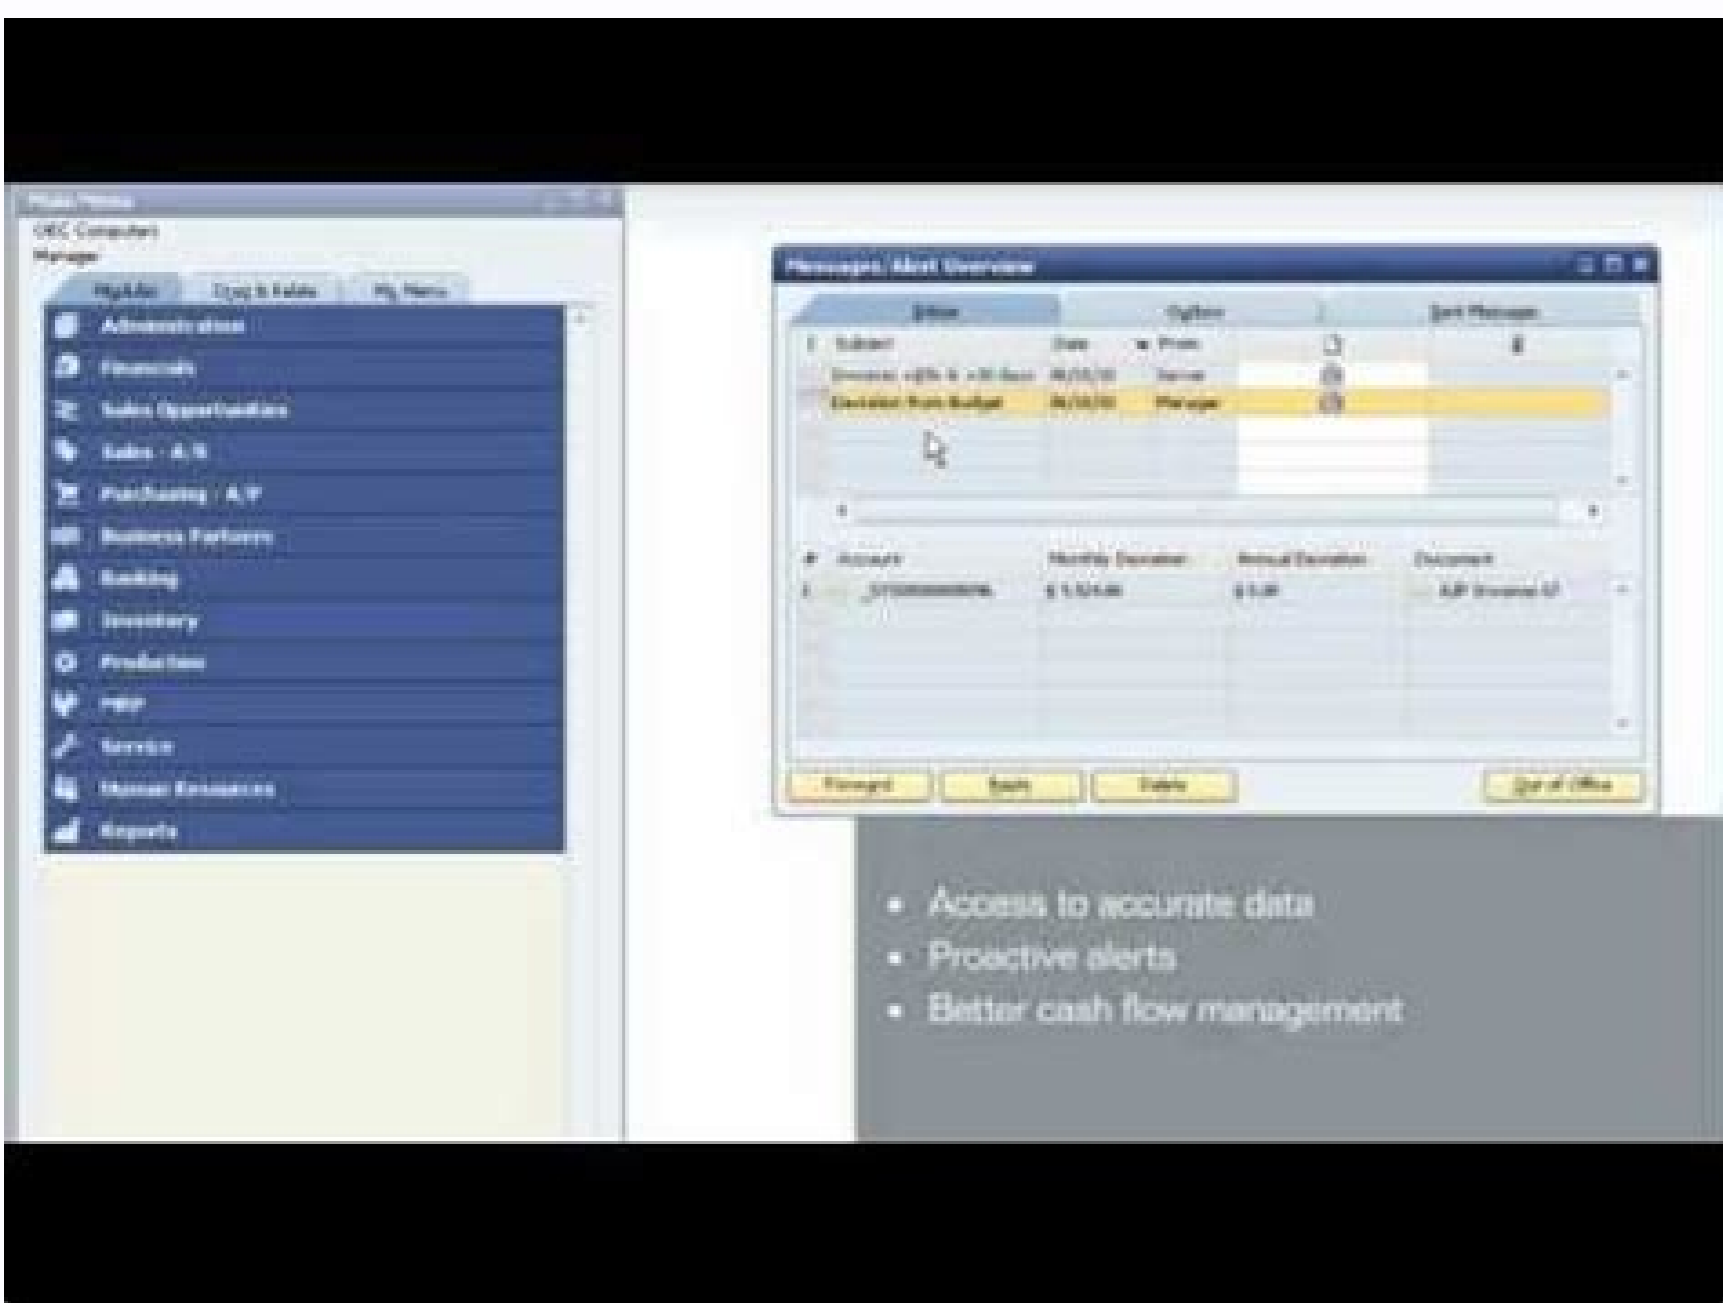

I'm not robot

Open

- Access to accurate data
- Proactive alerts
- Better cash flow management

Contact us! More than 70,000 companies in 170 countries around the world use SAP Business One. The data is shown in real time. SAP, the world business software market leader, guarantees long-term availability and continuous development of SAP Business One. Serial numbers can be traced until the last level of production. The documents can be created from a previous document with a single click. Contact ourselves! Your SAP Partner for Business One supports it: Receive from us the full service for your management and growth of your negotiator together with you, we analyze your business processes, collect your requirements and model them in SAP Business One. Implementation We implement SAP Business One in the cloud and personalize the software according to your needs. Formation we help you develop and deepen your knowledge of SAP Business One. Support installed new versions and updates for you and we are available at all times when you meet a problem. SAP Business One Cloud 30 Days Free Trial without compromise Click here to get your own demonstration system! Simply organize a phone call with one of our consultants: Your browser does not support the audio icon. The ERP solution supports 28 languages and 44 versions for specific countries, so it is prepared optimally for an increasing number of international branches or subsidiaries of SAP Business One customers. With the help of filling terminal delivery invoice, the invoice and the shipment tag are created with just pressing a button manufactures solar measurement products. The Enterprise Resource Planning (ERP) system is designed for small and medium-sized businesses and start-ups, so 80% of SAP Business One customers have less than 50 ERP users in your company. CEO Mert Karpuz was able to create at www.business-one.cloud his own demonstration on system in 3 minutes. The bank account is automatically balanced. First, enter your information on the form & € of the fields marked with an asterisk \* are required. Once you enter your information, click on the «Create Account» button Electronic with a link. Cost accounting is included in the standard. Therefore, they can be carried out rapidly and are transparent for all employees. Stock levels, as well as receipts and planned editions are shown in real time. Standard SAP Business One already includes a wide range of reports and control panels. The Arrangement Assistant creates proposals for arrangement based on offers, orders, framework agreements, production orders and much more. The linked processes between SA can be tracked easily through the function «Relationship map. Enter multifasy production processes and the use of components controlled by serial number is required. Online orders are now automatically transferred to the institutional resources planning system and transportation personnel are immediately transmitted as a job request. Werner Block, General Director of GDW Sâ 1â 4D, tells him's experiences with the Business Resource Planning System (ERP) developed for Start-UPS and SMEs and the successful collaboration with ConesPrit GmbH. Financial accounting is fully integrated. For all processes, accounting records are generated automatically in the background. The next group is not entirely decisive, but the general vision provides useful information: START-UPS and small small and medium-sized companies frequently professional and limited userProfessional and limited user-friendly useOften ready-to-use equipment packages with additional requirementsClassic implementation project with distinctive project phasesFrequently online with a few days in person Some online coursesFrequently in the cloud, in the premises (local) where cosmosÂ© A arte belle needed to have their online store connected to SAP Business One through conesprit. Project costs can be accurately calculated. Thanks to SAP Business One, production planning can be done systematically. This process protects against spam. As always, we will be happy to answer all your questions. By assigning lot and serial numbers, the elements can be organized. More than 500 software add-ons are available to create your SAP Business One solution. In addition to the SAP Business One application, small and medium-sized enterprises, the software is also used by numerous subsidiaries of large organizations. Important key figures such as monthly and annual sales, accounts outstanding and payable, TOP 10 items, customers or sales employees can already be displayed on the home page. Using the framework, SAP Business One of a subsidiary company can connect to the SAP ECC of the parent company. 80% of customers have fewer than 50 usersCountry-specific locations latest launch status and recent hardware The introduction of accounting or supply chain management systems is always specific to the customer, but groups can be distinguished. Also convencia³ the SAP partner's transparent appointment. All the departments of a company (sales, purchase materials, purchases, production storage, service, finance and control) are integrated into a single system. One of the best decisions he made, says Karpuz looking back. The workshop cooperative for disabled people A'gdw sâ 1â 4dÄeÄ has decided to implement SAP Business One. Fast-growing food retailer LCGK has introduced the ERP system "SAP Business OneÄ" as a solution on the cloud. Now, simply click on the "fact." The processes are constantly linked to each other, even if they encompass several spheres. Put yourself contact us. It has any of ?uoy ?uoy ot ylppa snosae